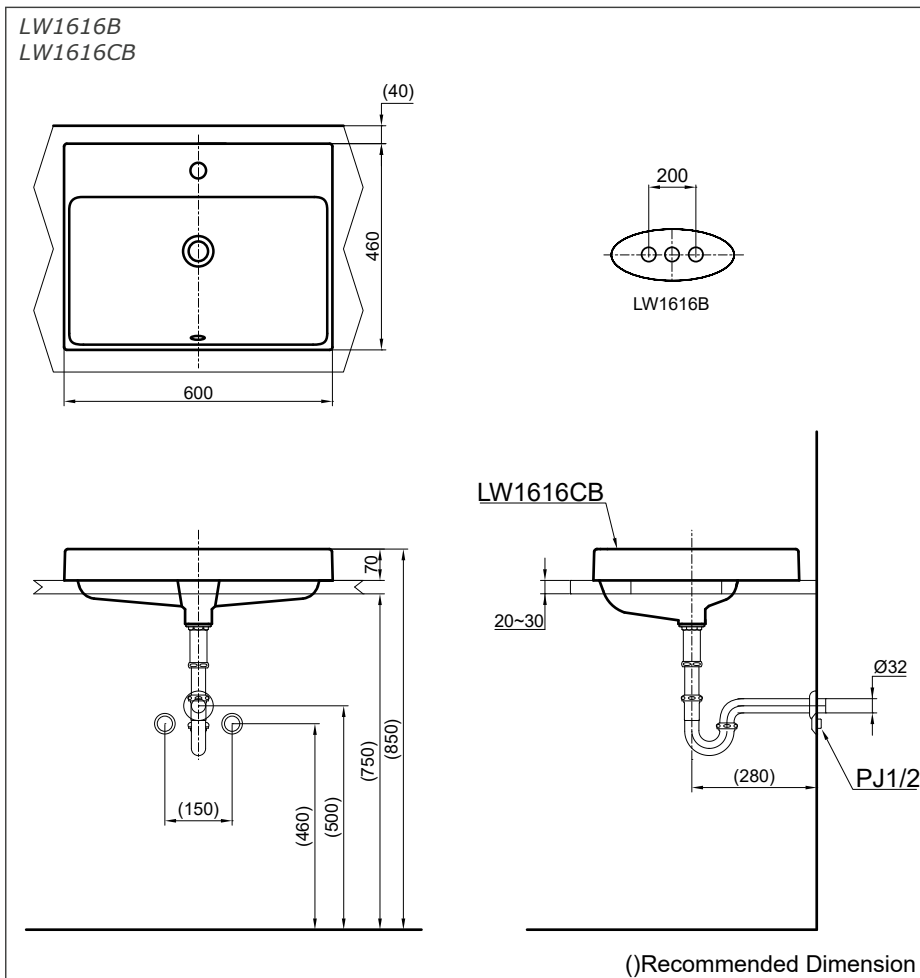

Colors

White (cefiontect)

Please consult a TOTO representative for details